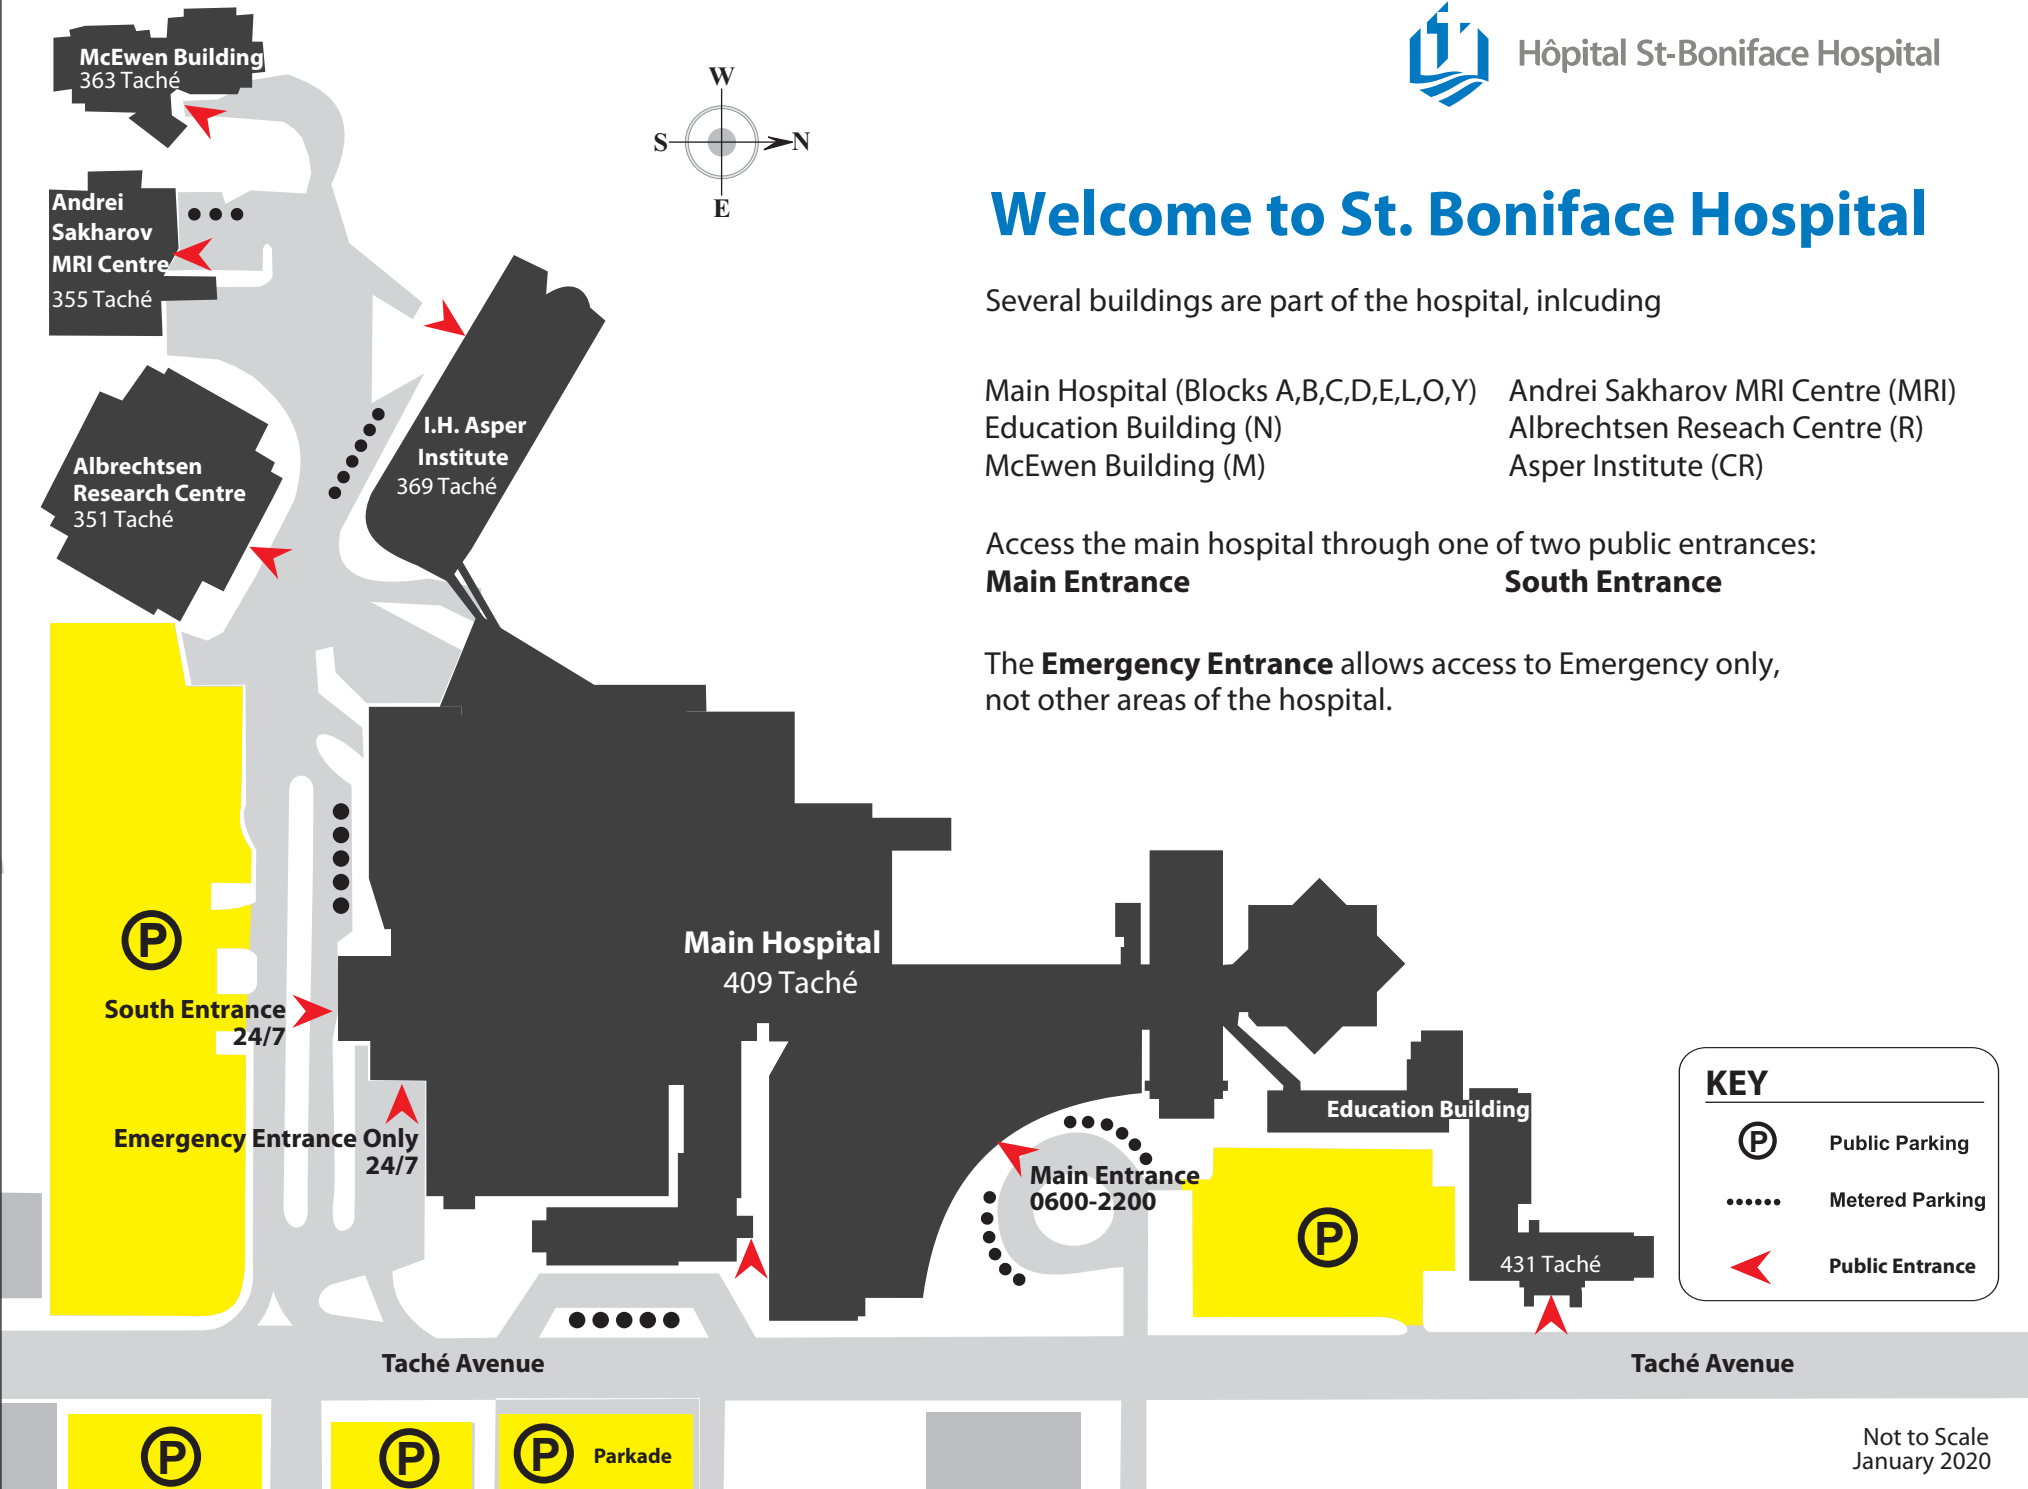

Welcome to St. Boniface Hospital

Several buildings are part of the hospital, including

- Main Hospital (Blocks A,B,C,D,E,L,O,Y)
- Education Building (N)
- McEwen Building (M)
- Andrei Sakharov MRI Centre (MRI)
- Albrechtsen Research Centre (R)
- Asper Institute (CR)

Access the main hospital through one of two public entrances:

Main Entrance

South Entrance

The **Emergency Entrance** allows access to Emergency only, not other areas of the hospital.

KEY

- Public Parking
- Metered Parking
- Public Entrance